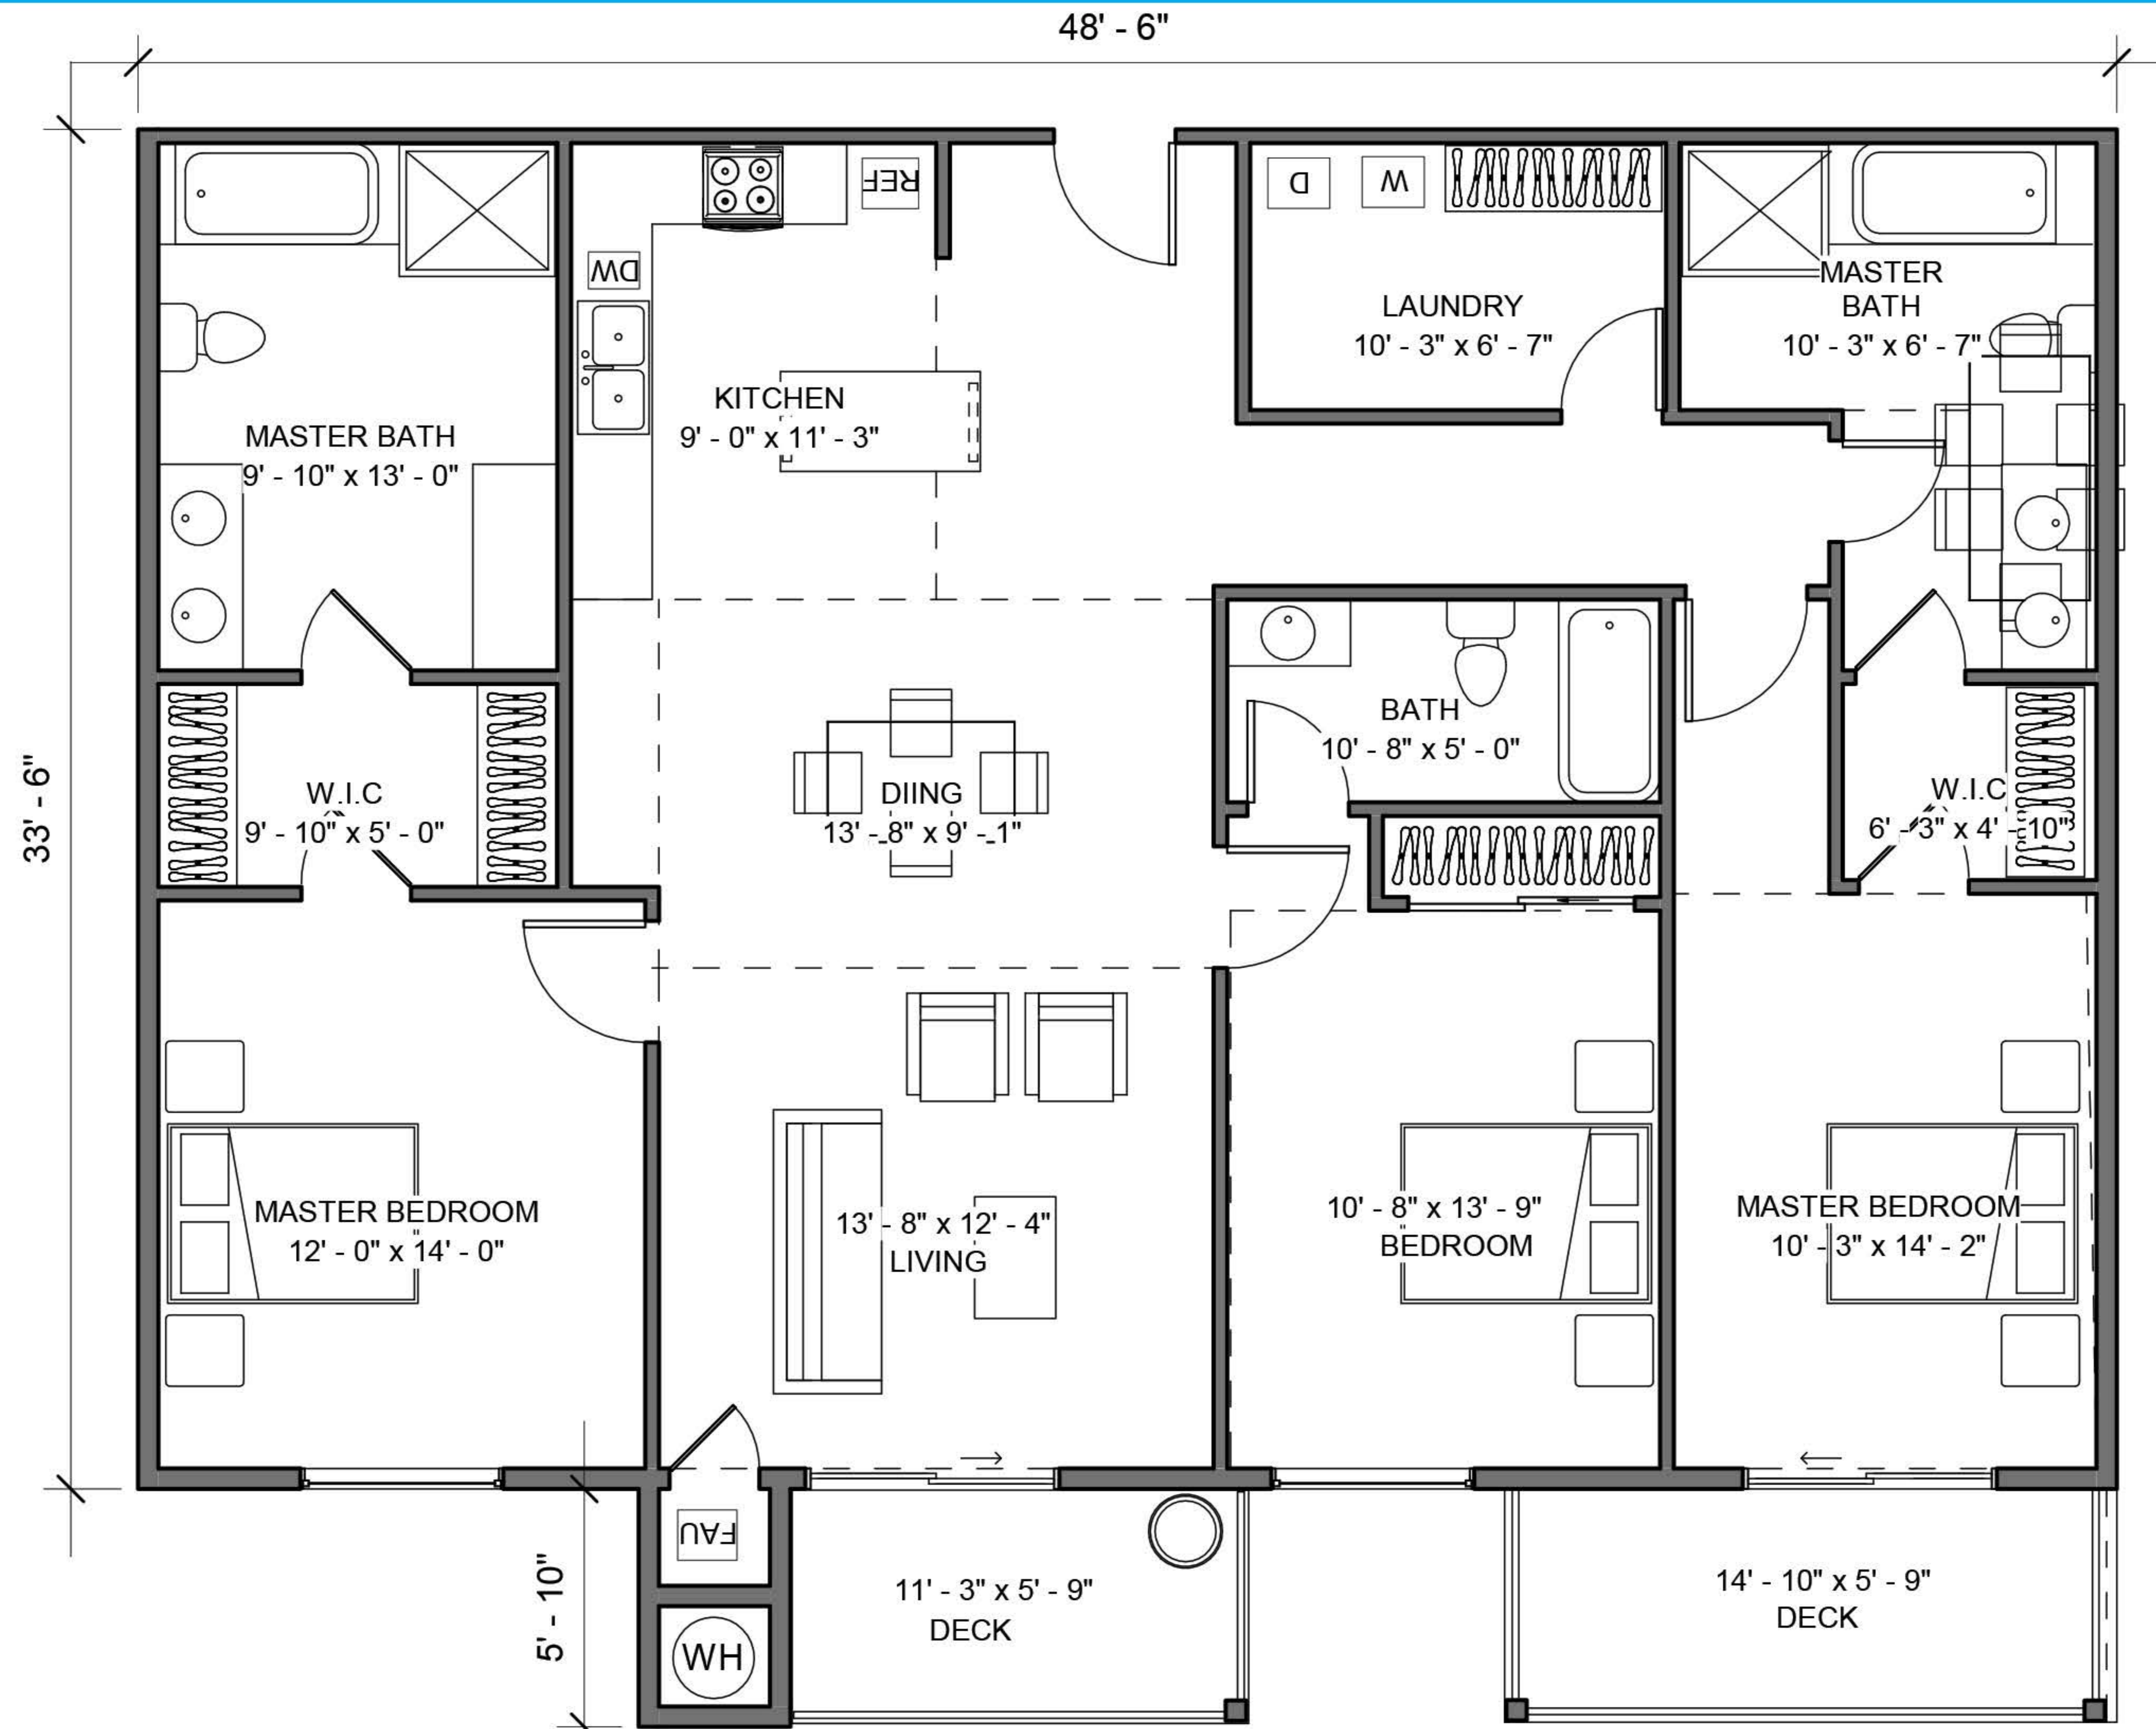

3 BEDROOM , 3 BATH

TOTAL SQUARE FEET : 1,552

*Plan and square footage are approximate and subject to change.